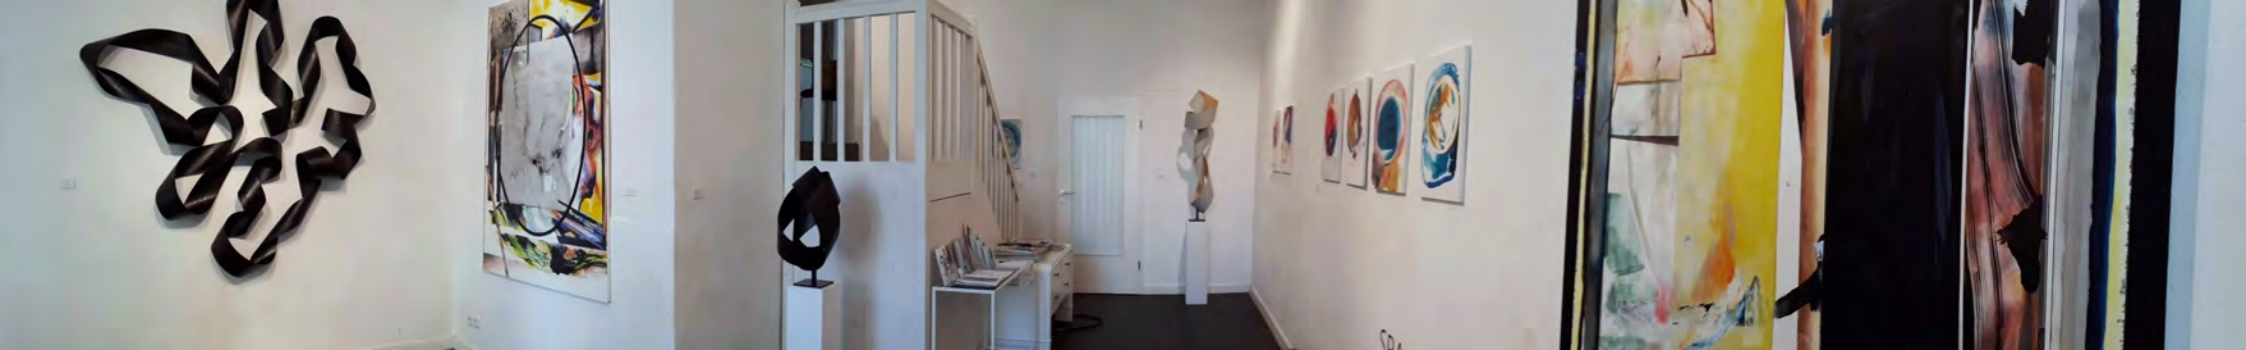

The background of the entire page is a complex, layered abstract artwork. It features a mix of textures, including what appears to be a topographical map or satellite imagery in the upper left, and vibrant, expressive brushstrokes in shades of purple, red, yellow, and blue on the right. A prominent, thick black curved line sweeps across the middle of the composition. Below this, there are horizontal bands of color, including a bright yellow section and a blue section. The bottom portion of the image shows more organic, flowing forms in green, yellow, and red, with a dark, almost black, irregular shape in the center.

# SPACES

Jenny Forster & Jeremy Holmes

Vernissage: 4. Juli 2018 von 19-21 Uhr  
Ausstellung: 5. Juli bis 15. September 2018

SPACES  
Jenny Forster & Jeremy Holmes

SPACES  
Jenny Forster & Jeremy Holmes

SPACES  
Jenny Forster & Jeremy Holmes

Small white label on the wall.